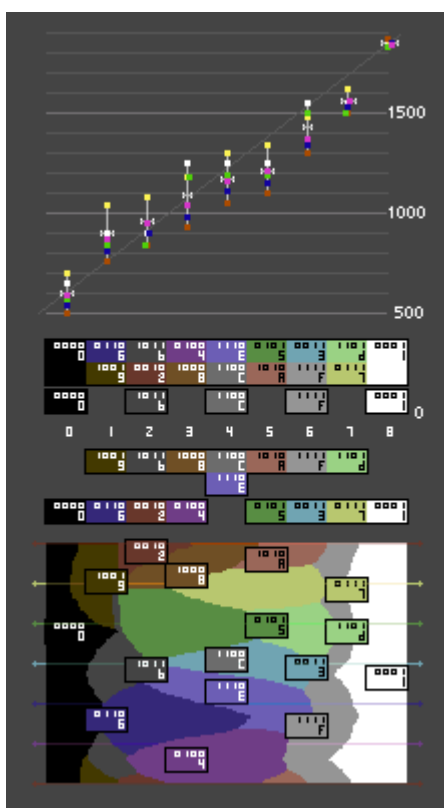

VIC-II Color Cheat-Sheet

by Groepaz

This is a cheatsheet i made for myself (very) long ago, when 320x200 was still top notch on PCs :)

The upper part of the diagram shows the measured VIC-II luminances from different revisions (different dot colors). This isnt very useful per se i guess :)

The lower part shows how the 16 VIC-II colors are spread around the RGB colorspace (very much estimated), which colors are available in multicolor charset, and imho is a nice help to create proper shadings for rasterbars and such things (simply walk from left to right on the diagram, jumping to the next color).

From: <https://codebase64.org/> - Codebase 64 wiki

Permanent link: https://codebase64.org/doku.php?id=base:vic-ii_color_cheatsheet

Last update: 2015-04-17 04:34